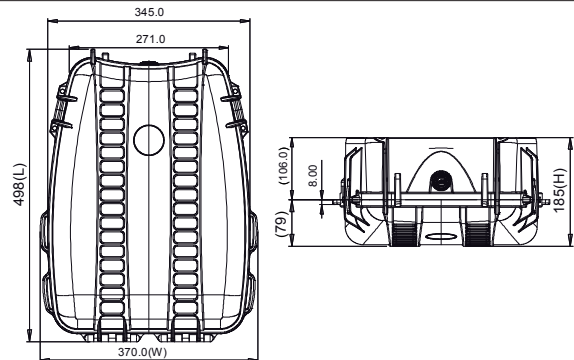

TECHNICAL DRAWING

HPRC
Plaber s.r.l. - HPRC cases
Via Div Tridentina, 10
I-36061 Bassano del Grappa
Vicenza - Italy
Tel +39 0424 809150
Fax +39 0424 808548

HPRC USA
240 Anderson Avenue
07074 Moonachie
New Jersey - Usa
Tel +1 201 617 2010
Fax +1 201 617 2001
www.hprc.it
E: info@hprc.it

TTX01 **MoTime** **ATA** **we case in green.**

APPROVALS
ATA 300
IP67
STANAG 4280
DS 81-41

TEST
DROP
IMPACT
HANDLE
WATERTIGHT INTEGRITY
UV COLOR AND MATERIAL
PROTECTION

volume in litres **W** wheeled