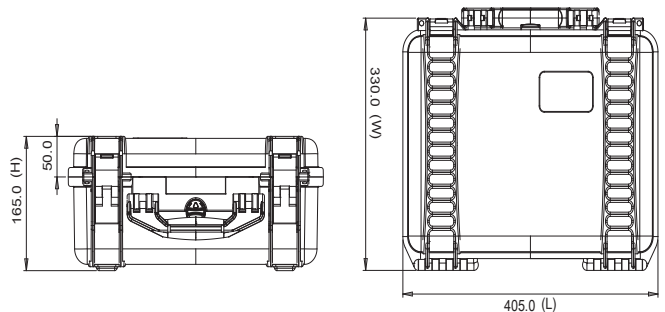

TECHNICAL DRAWING

HPRC
Plaber s.r.l. - HPRC cases
Via Div Tridentina, 10
I-36061 Bassano del Grappa
Vicenza - Italy
Tel +39 0424 809150
Fax +39 0424 808548

HPRC USA
240 Anderson Avenue
07074 Moonachie
New Jersey - Usa
Tel +1 201 617 2010
Fax +1 201 617 2001
www.hprc.it
E: info@hprc.it

TTX01 **MoTime** **ATA 300** **we case in green.**

APPROVALS
ATA 300
IP67
STANAG 4280
DS 81-41

TEST
DROP
IMPACT
HANDLE
WATERTIGHT INTEGRITY
UV COLOR AND MATERIAL
PROTECTION

volume in litres **W** wheeled